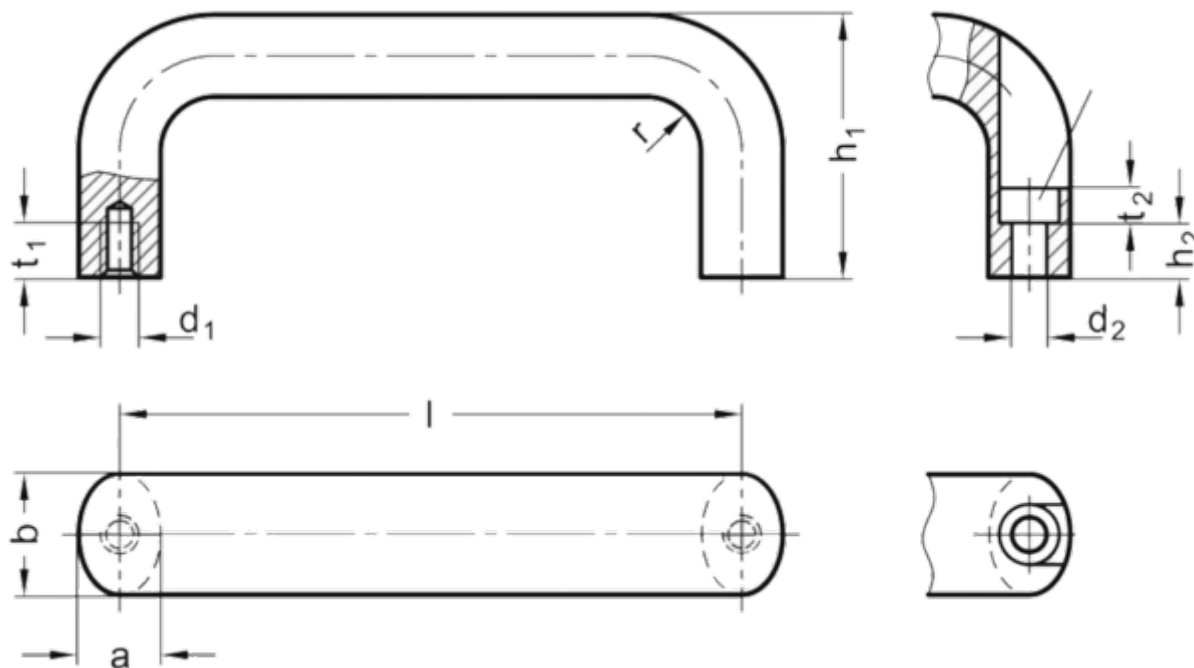

Article number: 20565520300AGS

Description: E+G U-handle GN 565.5-20-300-A-GS

Measures

a = 13	t1 = 10
b = 20	t2 =
d1 = M6	Weight in (g) = -
d2 =	
h1 = 51	
h2 =	
l = 300	
r = 13	